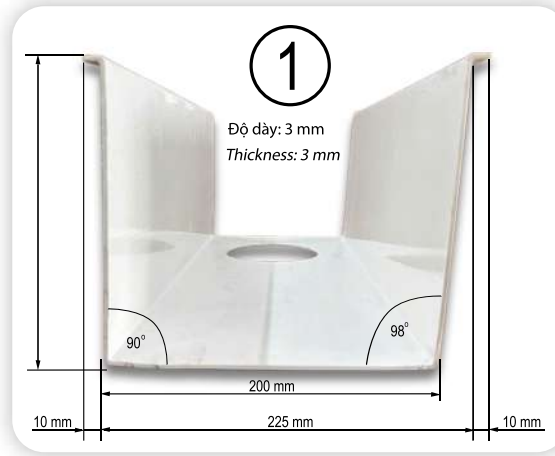

Máng xối 245

PVC Gutter Type 245

MÁNG XỐI
PVC GUTTER

- ③ **NỐI MÁNG XỐI**
JOINT
- ④ **PHỄU MÁNG XỐI**
DROP OUTLET
- ⑤ **MŨI KHOAN MX**
HOLE SAW DRILL BIT

Máng xối 480

PVC Gutter Type 480

MÁNG XỐI
PVC GUTTER