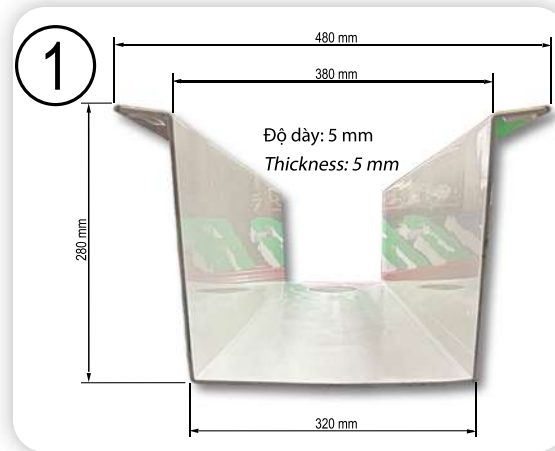

Máng xối 245

PVC Gutter Type 245

MÁNG XỐI
PVC GUTTER

- ③ **NỐI MÁNG XỐI**
JOINT
- ④ **PHỄU MÁNG XỐI**
DROP OUTLET
- ⑤ **MŨI KHOAN MX**
HOLE SAW DRILL BIT

Máng xối 480

PVC Gutter Type 480

MÁNG XỐI
PVC GUTTER